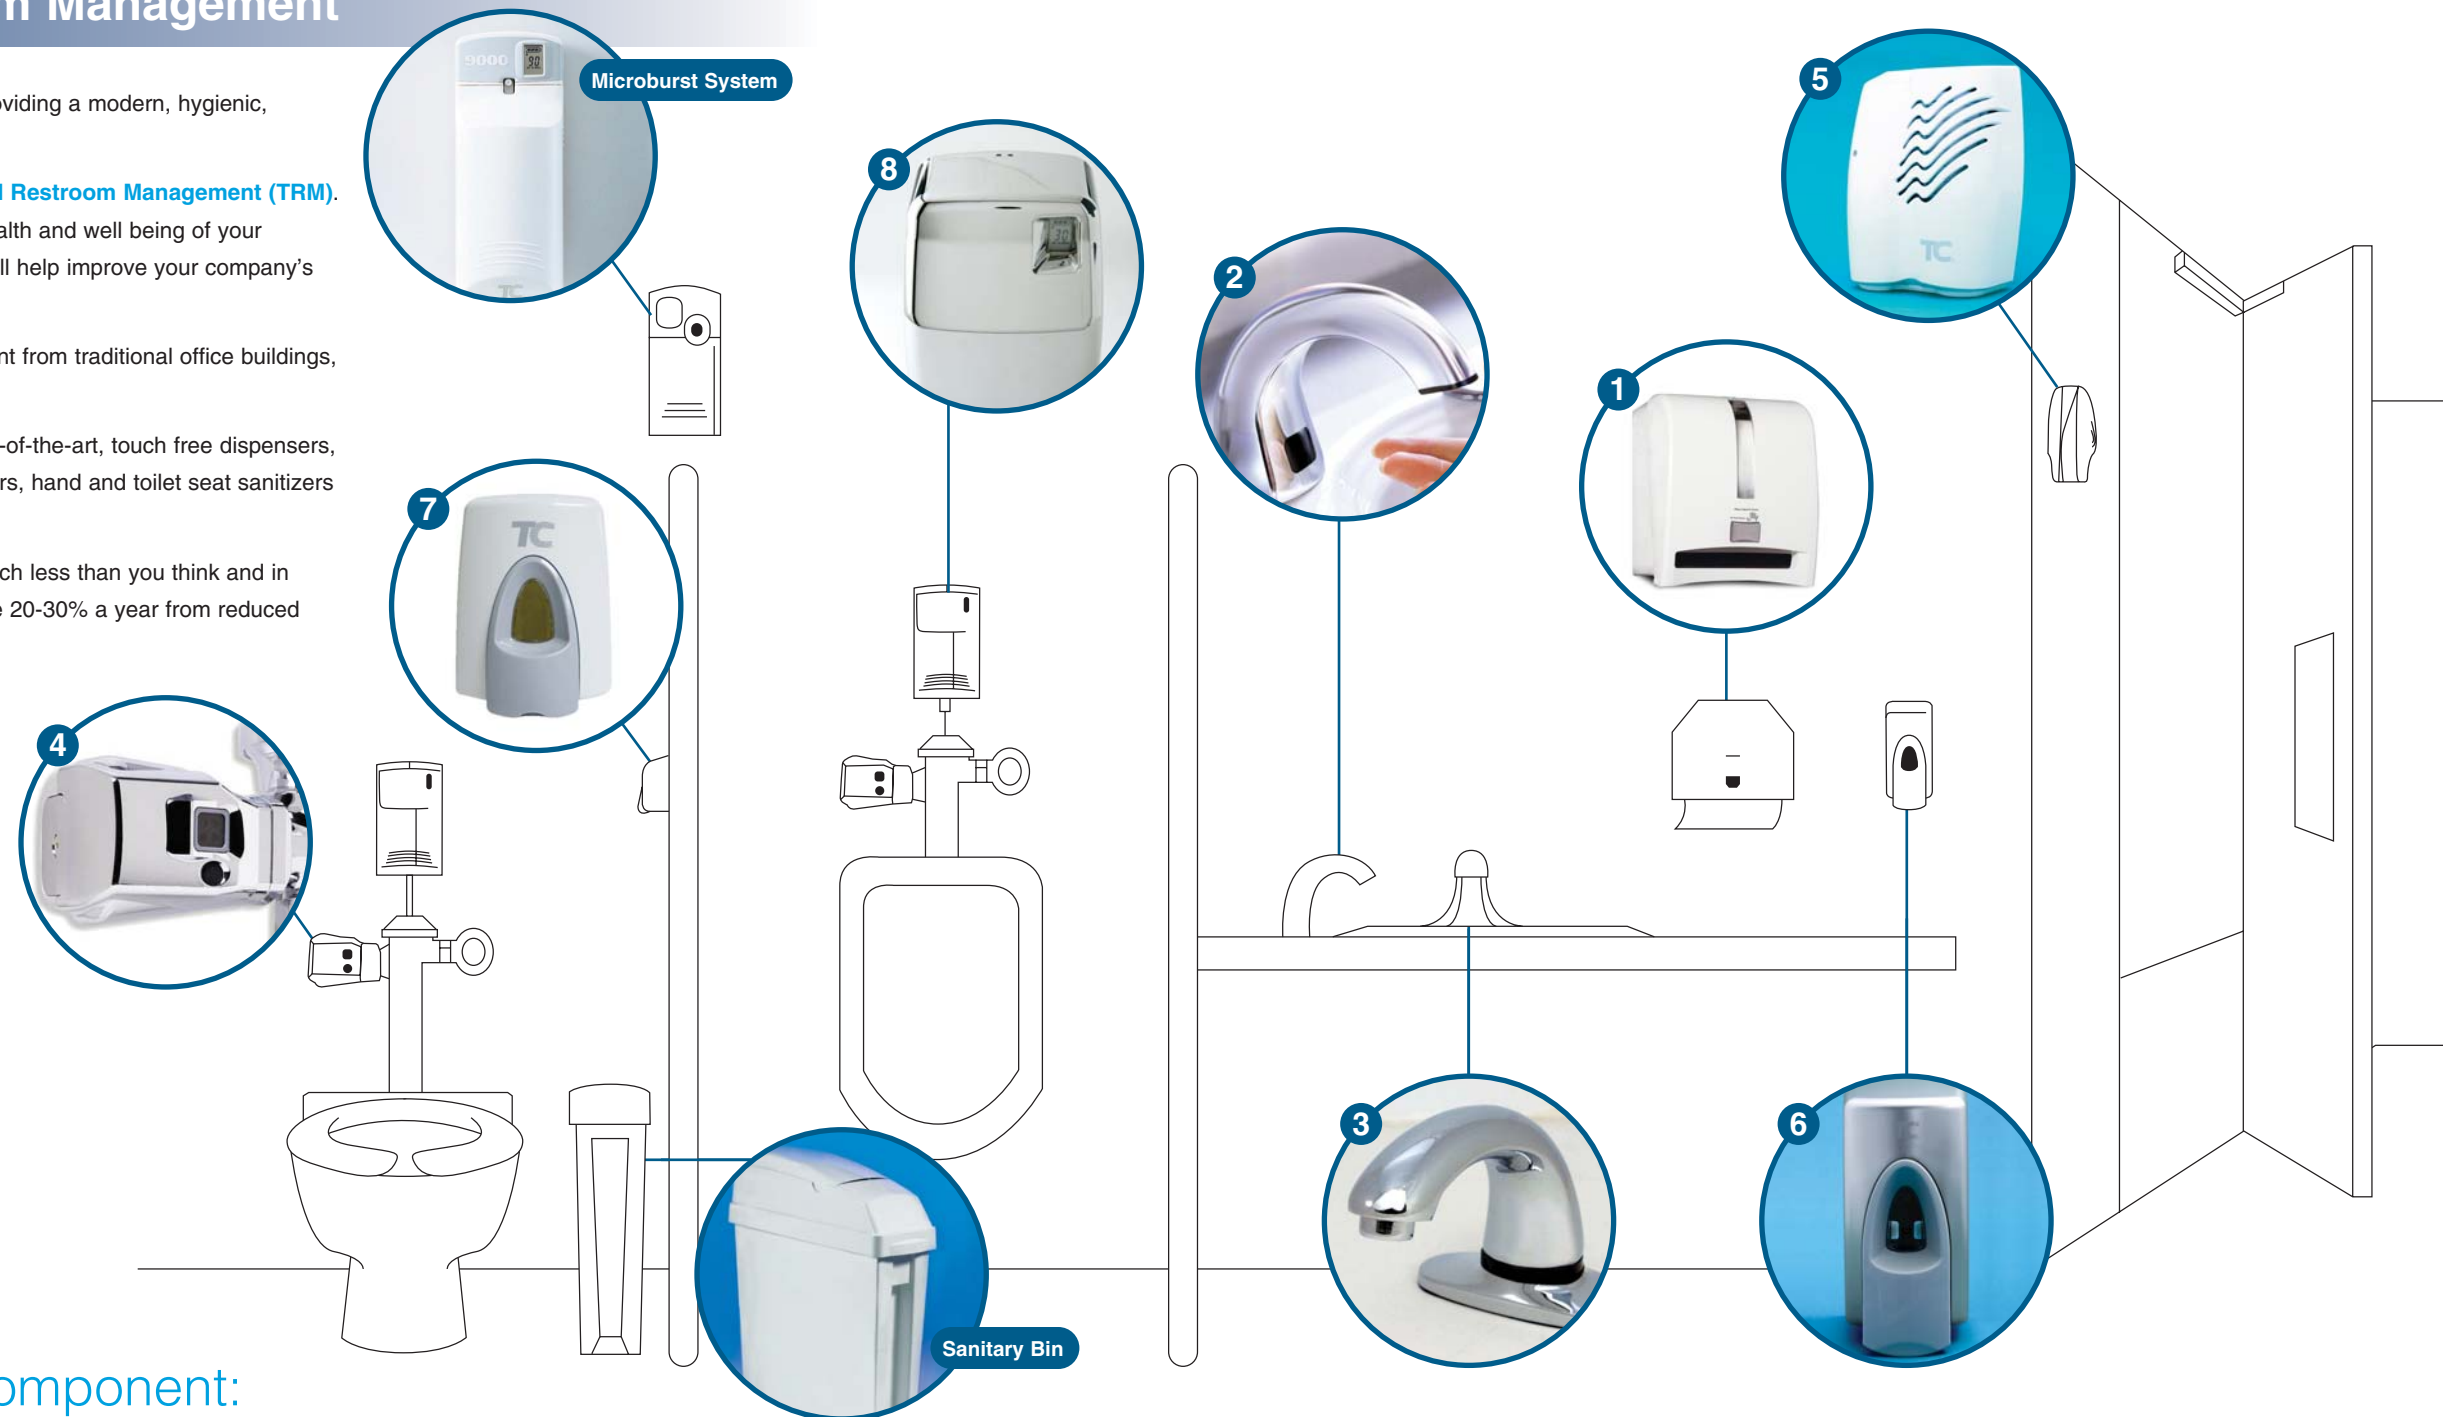

We have a specific program for every type of restroom environment from traditional office buildings, to educational facilities, to high traffic public use facilities.

We replace those out-dated paper and soap dispensers with state-of-the-art, touch free dispensers, install air freshening systems, touch free faucets, automatic flushers, hand and toilet seat sanitizers and automatic urinal and toilet cleaners.

These components are easy to install and maintain. They cost much less than you think and in some situations they are free. Depending on use, you should save 20-30% a year from reduced paper, hand soap and water use.

Step One - Installation: Green Sky provides complete installation services from our friendly, well-trained installation technicians or we can work with your in-house maintenance staff. The process is easy and the components can be installed in a matter of minutes.

Step Two - Supplies: Green Sky provides you with the paper, soap, trash liners and air freshening cartridges at very competitive rates. We work with all of the major vendors to provide you with the solution that works best for your organization.

Step Three - Customer Service: Green Sky stands behind the products and we are there to support you on a consistent basis. We'll keep you updated on product innovations, green cleaning programs and ways to cut costs.

Benefits and Features by component:

1	2	3	4	5	6	7	8
Touch Free Towel Dispensers - Reduces the risk of cross contamination and improves hygiene. - Improves image – gives restroom a modern look. - Reduces costs – distributes a “measured sheet” that eliminates waste. - Easy to install to flat wall or recessed. - Adjustable settings. - We carry every major brand (SCA, Georgia-Pacific, Kimberly-Clark).	Touch Free Soap Dispensers - Reduces the risk of cross contamination and improves hygiene. - Improves image – gives restroom a modern look. - Reduces costs – foam soap requires much less than liquid. - Mirror/Wall mounted unit available in variety of colors. - Delivers a rich creamy foam. - Distributes measured amounts. - Foam soap is more effective and you use less.	Automatic Faucets - Reduces the risk of cross contamination and improves hygiene. - Improves image – gives restroom a modern look. - Reduces water costs by up to 70%. - Easy to install and maintain. - Surround Technology. - Highly dependable and consistent. - Beautiful design.	Automatic Flushers - Reduces the risk of cross contamination and improves hygiene. - Keeps restroom cleaner. - Eliminates odor. - Takes minutes to install – easy to maintain. - No need to remove handle. - Highly dependable and consistent.	Air Freshening - Perception is everything. Smells good = clean. - Makes great impression. - Reduces possible embarrassment. - Variety of scents to choose from. - Easy to program – works when you need it. - Easy to maintain – LCD readout lets you know when to replace batteries.	Hand Sanitizing System - Improves health – reduces the spread of germs. - Adds additional peace of mind. - Adds to bottom line by reducing absenteeism. - Kills 99.99 percent of germs. - Studies show that soap isn't always enough. - Employees and customers expect them.	Toilet Seat Sanitizing System - Improves health – reduces the spread of disease. - Prevents waste and clogs from “papering” the seat. - Reduces costs – costs less than paper system. - Kills 99.99 percent of germs. - Dries almost instantly. - Easier to use than paper covers.	Continuous Cleaning System - Saves labor costs. - Improves image with clean blue water look. - Improves image by reducing odor. - Easy to install - Cleans automatically after use. - Provides pleasant smell. - Easy maintenance – LCD readout lets you know what to do.